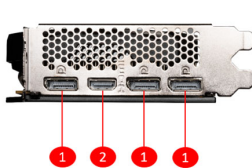

SPECIFICATIONS

Cores	3072 Units
Memory	8GB GDDR6
Standard sběrnice	PCI Express® Gen 4 x 8
Rozhraní paměti	128-bit
Takt jádra (MHz)	Extreme Performance: 2505 MHz (MSI Center) Boost: 2490 MHz
Takt paměti (MHz)	17 Gbps
Max připojených displejů	4
Output	DisplayPort x 3 (v1.4a) HDMI™ x 1 (Supports 4K@120Hz HDR and 8K@60Hz HDR and Variable Refresh Rate (VRR) as specified in HDMI™ 2.1a)
HDCP podpora	Y
Digital Maximum Resolution	7680 x 4320
Doporučený výkon zdroje (W)	550 W
Napájecí kabely	8-pin x 1
Podpora DirectX verze	12 Ultimate
Podpora OpenGL verze	4.6
Rozměry (mm)	199 x 120 x 41 mm
Váha (g)	546 g / 783 g

FEATURES

- Dual Fan**
Two fans and a huge heatsink ensure a cool and quiet experience for you.
- TORX FAN 4.0**
A masterpiece of teamwork, fan blades work in pairs to create unprecedented levels of focused air pressure.
- Backplate**
A clean-looking backplate reinforces the length of the card.
- Zero Frozr**
Zero Frozr is the calm before the storm, keeping fans still and maintaining silence until cooling is needed.
- MSI Center**
The exclusive MSI Center software lets you monitor, tweak and optimize MSI products in real-time.
- Afterburner**
Take full control with the most recognized and widely used graphics card overclocking software in the world.

CONNECTIONS

1. DisplayPort
2. HDMI™